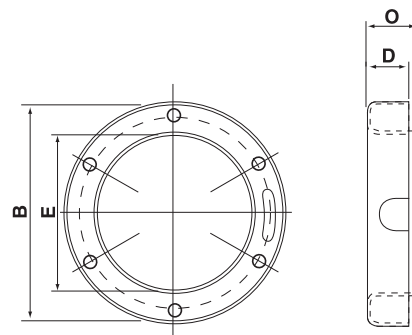

PROTECTIVE COWLINGS **WITH INSIDE**

B	D	E	O	CODE	€/pc
110	13	84	12	3304701*	1.03
78	19	48	15	3304705	0.82
48	13	31	7	3304709	0.63

* limited stocks

MECHANICAL SEALS

PUMPS

EXTRACTOR FANS

MOTORS

INSULATION

EQUIPMENT

MOTOR PARTS

TOOL PARTS

SWITCHES