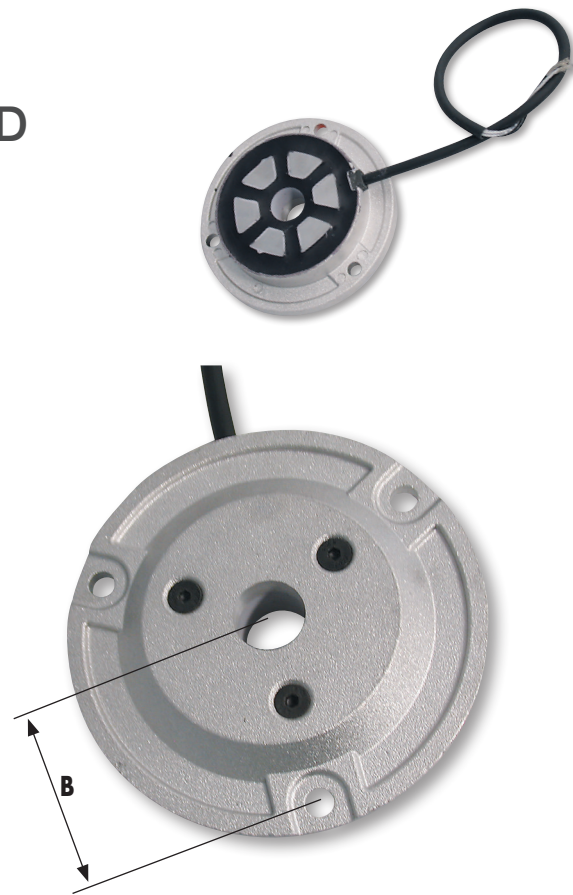

SPARES FOR SELF-VENTILATED ELECTRIC BRAKES MAGNETS

230/400 volts

MOTOR SIZE	Ø external A	Centres B	Ø central hole	Max torque kg/m	CODE	€
MEC 63	120	55	24	0.9	0901250	77,38
MEC 71	136	60.5	24	1.2	0901251	77,38
MEC 80	155	69	30	2.5	0901252	88,93
MEC 90	172	77.5	30	3.5	0901253	93,55
MEC 100	191	85	30	5	0901254	107,41
MEC 112	220	100	34	8	0901255	115,50
MEC 132-T140	245	105	46	13	0901256	150,15

Packages: Single items

N.B.: For other spare parts, see the previous pages that contain the electric brake parts item.

MECHANICAL SEALS

PUMPS

FANS

MOTORS

INSULATION

EQUIPMENT