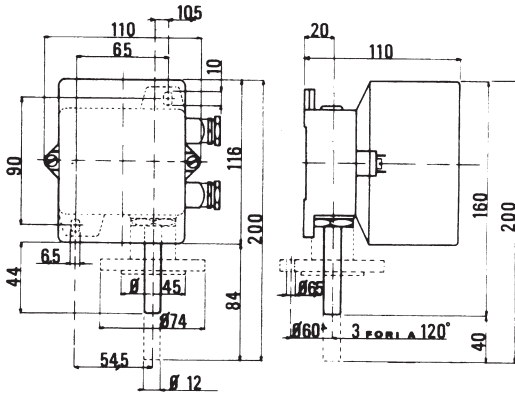

# LIMIT SWITCHES: ROTARY GEAR SERIES KR

*With two quick-opening switches*

Quick opening speed type switches, capacity 10A (380V)  
Protection grade IP 65  
Permitted temperatures from -20 °C to +70 °C

| RATIO<br>REVS | CODE            | €/pc          |
|---------------|-----------------|---------------|
| 1 ÷ 12        | <b>3310142*</b> | <b>239.62</b> |
| 1 ÷ 33        | <b>3310143*</b> | <b>239.62</b> |
| 1 ÷ 50        | <b>3310146*</b> | <b>239.62</b> |
| 1 ÷ 100       | <b>3310144*</b> | <b>239.62</b> |